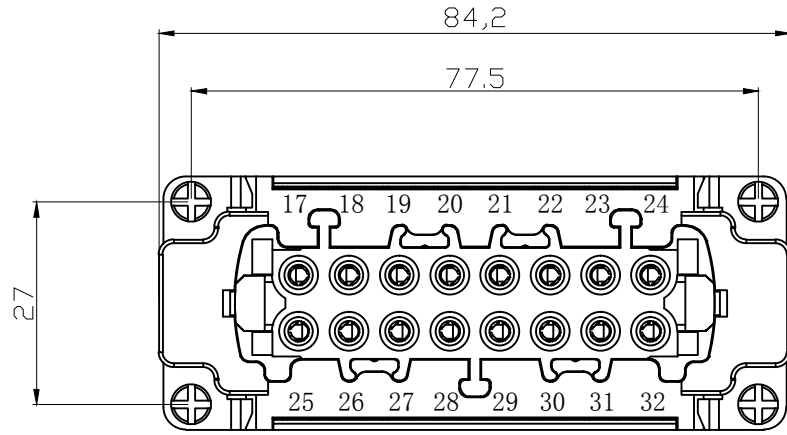

REVISION RECORD				
REV	ECN	DESCRIPTION	DRFT	DATE

DETACHED LISTS	PART NO:	浙江昊科电气有限公司 ZHEJIANG HAOKE ELECTRICAL CO.,LTD			
	APPD:	NAME: HE-016-FZ (17-32)			
	CHKD:	TITLE: ASSEMBLY DRAWING		REV	HK-1
	DRFT: QWF	DRAWING NO: HE-016-FZ (17-32)		SHEET	1/1
 THIRD ANGLE PROJECTION		 MM (INCH)	DO NOT SCALE DRAWING	SCALE	1:1