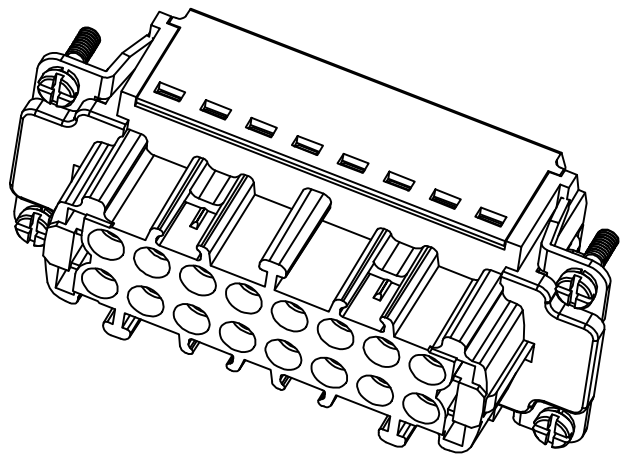

REVISION RECORD				
REV	ECN	DESCRIPTION	DRFT	DATE

DETACHED LISTS	PART NO:	浙江昊科电气有限公司 ZHEJIANG HAOKE ELECTRICAL CO.,LTD			
	APPD:	NAME: HE-016-FZ (17-32)			
	CHKD:	TITLE: ASSEMBLY DRAWING		REV	HK-1
	DRFT: QWF	DRAWING NO: HE-016-FZ (17-32)		SHEET	1/1
 THIRD ANGLE PROJECTION		 MM (INCH)	DO NOT SCALE DRAWING	SCALE	1:1