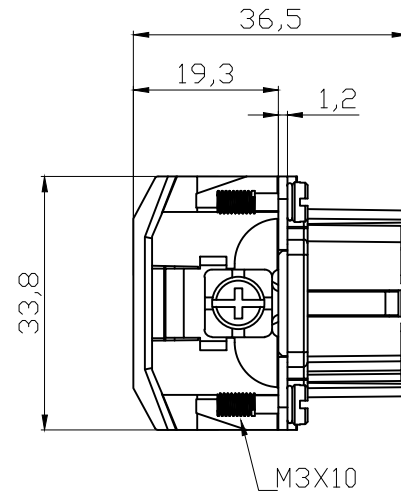

REVISION RECORD				
REV	ECN	DESCRIPTION	DRFT	DATE

DETACHED LISTS	PART NO:	浙江昊科电气有限公司 ZHEJIANG HAOKE ELECTRICAL CO.,LTD			
	APPD:	NAME: HE-016-FZ (17-32)			
	CHKD:	TITLE: ASSEMBLY DRAWING		REV	HK-1
	DRFT: QWF	DRAWING NO: HE-016-FZ (17-32)		SHEET	1/1
 THIRD ANGLE PROJECTION		 MM (INCH)	DO NOT SCALE DRAWING	SCALE	1:1