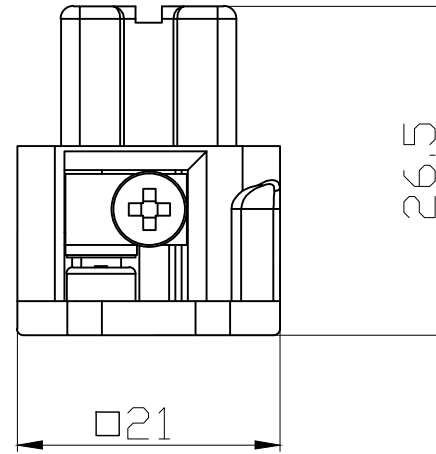

8 7 6 5 4 3 2 1

REVISION RECORD				
REV	ECN	DESCRIPTION	DRFT	DATE

DETACHED LISTS	PART NO:	浙江昊科电气有限公司 ZHEJIANG HAOKE ELECTRICAL CO.,LTD			
	APPD:	NAME: HA-003-F			
	CHKD:				
	DRFT: QWF 2017/07/10	TITLE: ASSEMBLY DRAWING	REV	HK-1	
	THIRD ANGLE PROJECTION	DRAWING NO: HA-003-F	SHEET	1/1	
	DO NOT SCALE DRAWING	SCALE	2:1		