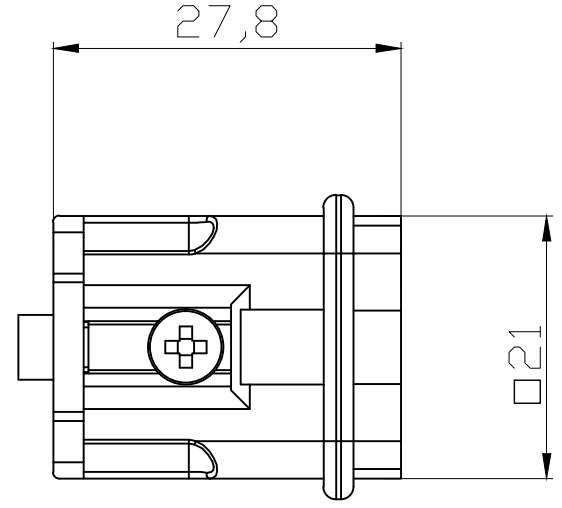

REVISION RECORD				
REV	ECN	DESCRIPTION	DRFT	DATE

DETACHED LISTS	PART NO:	 浙江昊科电气有限公司 ZHEJIANG HAOKE ELECTRICAL CO.,LTD			
	APPD:	NAME: HA-004-M			
	CHKD:	TITLE: ASSEMBLY DRAWING			
	DRFT: QWF 2017/07/10	REV	HK-1		
	 THIRD ANGLE PROJECTION	DRAWING NO: HA-004-M	SHEET	1/1	
	 MM (INCH)	DO NOT SCALE DRAWING	SCALE	2:1	