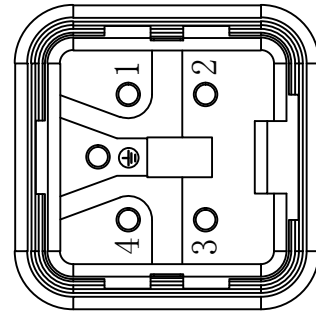

REVISION RECORD				
REV	ECN	DESCRIPTION	DRFT	DATE

DETACHED LISTS	PART NO:	 浙江昊科电气有限公司 ZHEJIANG HAOKE ELECTRICAL CO.,LTD			
	APPD:	NAME: HA-004-M			
	CHKD:	TITLE: ASSEMBLY DRAWING			
	DRFT: QWF 2017/07/10	REV	HK-1		
	 THIRD ANGLE PROJECTION	DRAWING NO: HA-004-M	SHEET	1/1	
	 MM (INCH)	DO NOT SCALE DRAWING	SCALE	2:1	