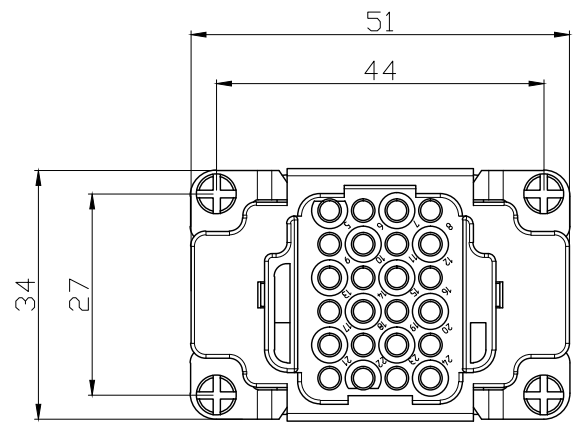

REVISION RECORD				
REV	ECN	DESCRIPTION	DRFT	DATE

DETACHED LISTS	PART NO:	浙江昊科电气有限公司 ZHEJIANG HAOKE ELECTRICAL CO., LTD			
	APPD:	NAME: HDD-024-FC			
	CHKD:				
	DRFT:	TITLE: ASSEMBLY DRAWING		REV	HK-1
	 THIRD ANGLE PROJECTION		DRAWING NO: HDD-024-FC	SHEET	1/1
		 MM (INCH)	DO NOT SCALE DRAWING	SCALE	1:1