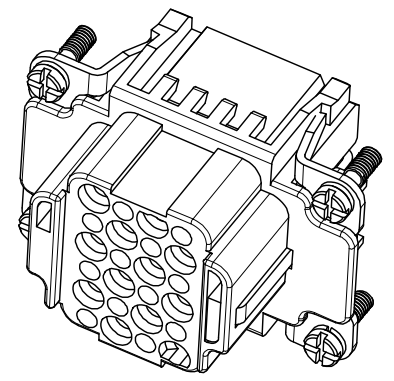

REVISION RECORD				
REV	ECN	DESCRIPTION	DRFT	DATE

DETACHED LISTS	PART NO:	浙江昊科电气有限公司 ZHEJIANG HAOKE ELECTRICAL CO., LTD			
	APPD:	NAME: HDD-024-FC			
	CHKD:				
	DRFT:	TITLE: ASSEMBLY DRAWING		REV	HK-1
	 THIRD ANGLE PROJECTION		DRAWING NO: HDD-024-FC	SHEET	1/1
		 MM (INCH)	DO NOT SCALE DRAWING	SCALE	1:1