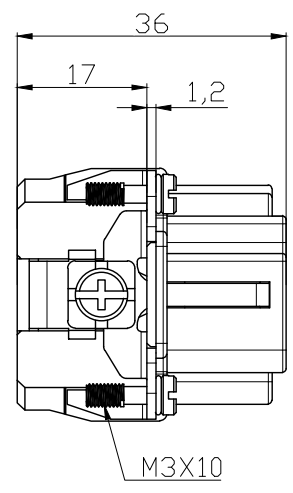

REVISION RECORD				
REV	ECN	DESCRIPTION	DRFT	DATE

DETACHED LISTS	PART NO:	浙江昊科电气有限公司 ZHEJIANG HAOKE ELECTRICAL CO., LTD			
	APPD:	NAME: HDD-024-FC			
	CHKD:				
	DRFT:	TITLE: ASSEMBLY DRAWING		REV	HK-1
	 THIRD ANGLE PROJECTION		DRAWING NO: HDD-024-FC	SHEET	1/1
		 MM (INCH)	DO NOT SCALE DRAWING	SCALE	1:1