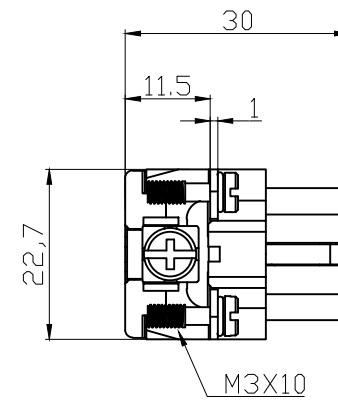

REVISION RECORD				
REV	ECN	DESCRIPTION	DRFT	DATE

DETACHED LISTS	PART NO:	浙江昊科电气有限公司 ZHEJIANG HAOKE ELECTRICAL CO.,LTD			
	APPD:	NAME: HA-010-FC			
	CHKD:	TITLE: ASSEMBLY DRAWING			
	DRFT: QWF 2017/07/11	REV	HK-1		
	 THIRD ANGLE PROJECTION	DRAWING NO: HA-010-FC	SHEET	1/1	
	 MM (INCH)	DO NOT SCALE DRAWING	SCALE	1:1	