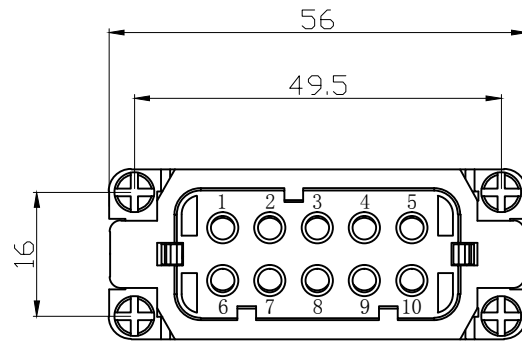

REVISION RECORD				
REV	ECN	DESCRIPTION	DRFT	DATE

DETACHED LISTS	PART NO:	浙江昊科电气有限公司 ZHEJIANG HAOKE ELECTRICAL CO.,LTD			
	APPD:	NAME: HA-010-FC			
	CHKD:	TITLE: ASSEMBLY DRAWING			
	DRFT: QWF 2017/07/11	REV	HK-1		
	 THIRD ANGLE PROJECTION	DRAWING NO: HA-010-FC	SHEET	1/1	
	 MM (INCH)	DO NOT SCALE DRAWING	SCALE	1:1	