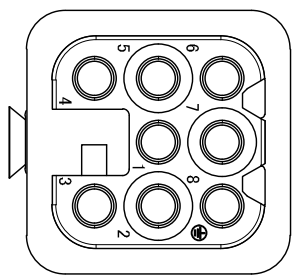

REVISION RECORD				
REV	ECN	DESCRIPTION	DRFT	DATE

DETACHED LISTS	PART NO:	浙江昊科电气有限公司 ZHEJIANG HAOKE ELECTRICAL CO.,LTD			
	APPD:	NAME: HD-007-FC			
	CHKD:	TITLE: ASSEMBLY DRAWING			
	DRFT: QWF	REV	HK-1		
	THIRD ANGLE PROJECTION	DRAWING NO: HD-007-FC	SHEET	1/1	
	MM (INCH)	DO NOT SCALE DRAWING	SCALE	2:1	