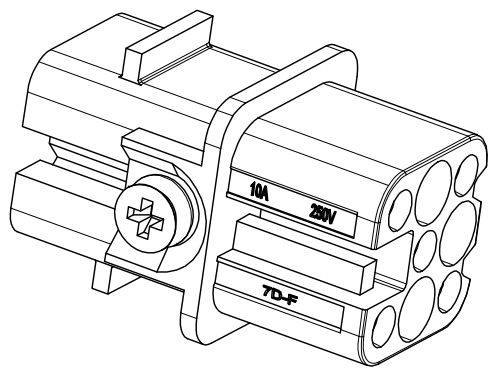

REVISION RECORD				
REV	ECN	DESCRIPTION	DRFT	DATE

DETACHED LISTS	PART NO:	浙江昊科电气有限公司 ZHEJIANG HAOKE ELECTRICAL CO.,LTD			
	APPD:	NAME: HD-007-FC			
	CHKD:	TITLE: ASSEMBLY DRAWING			
	DRFT: QWF	REV	HK-1		
	THIRD ANGLE PROJECTION	DRAWING NO: HD-007-FC	SHEET	1/1	
	MM (INCH)	DO NOT SCALE DRAWING	SCALE	2:1	