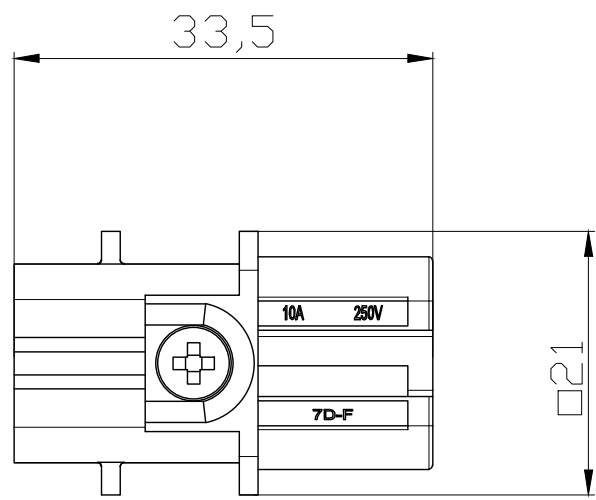

REVISION RECORD				
REV	ECN	DESCRIPTION	DRFT	DATE

DETACHED LISTS	PART NO:	浙江昊科电气有限公司 ZHEJIANG HAOKE ELECTRICAL CO.,LTD			
	APPD:	NAME: HD-007-FC			
	CHKD:	TITLE: ASSEMBLY DRAWING			
	DRFT: QWF	REV	HK-1		
	THIRD ANGLE PROJECTION	DRAWING NO: HD-007-FC	SHEET	1/1	
	MM (INCH)	DO NOT SCALE DRAWING	SCALE	2:1	