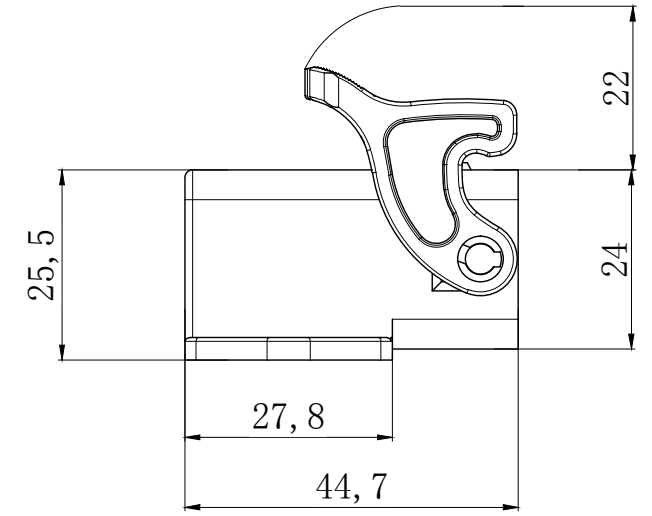

REVISION RECORD				
REV	ECN	DESCRIPTION	DRFT	DATE

DETACHED LISTS	PART NO:		 浙江昊科电气有限公司 ZHEJIANG HAOKE ELECTRICAL CO., LTD		
	APPD:		NAME: H3A. P-BK-1L-SE		
	CHKD:				
	DRFT: 2017/08/27		TITLE: ASSEMBLY DRAWING	REV	HK-1
	 THIRD ANGLE PROJECTION		DRAWING NO: H3A. P-BK-1L-SE	SHEET	1/1
 MM (INCH)			DO NOT SCALE DRAWING	SCALE	1:1