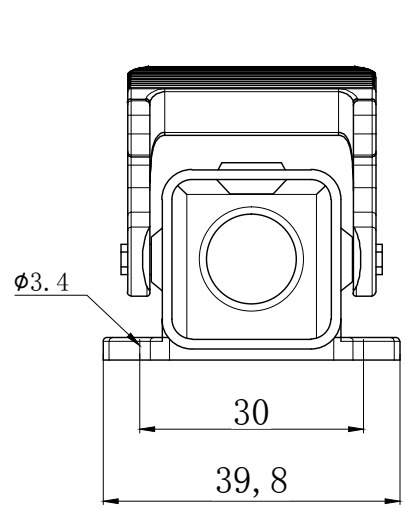

REVISION RECORD				
REV	ECN	DESCRIPTION	DRFT	DATE

DETACHED LISTS	PART NO:		 浙江昊科电气有限公司 ZHEJIANG HAOKE ELECTRICAL CO., LTD		
	APPD:		NAME: H3A. P-BK-1L-SE		
	CHKD:				
	DRFT: 2017/08/27		TITLE: ASSEMBLY DRAWING	REV	HK-1
	 THIRD ANGLE PROJECTION		DRAWING NO: H3A. P-BK-1L-SE	SHEET	1/1
 MM (INCH)			DO NOT SCALE DRAWING	SCALE	1:1