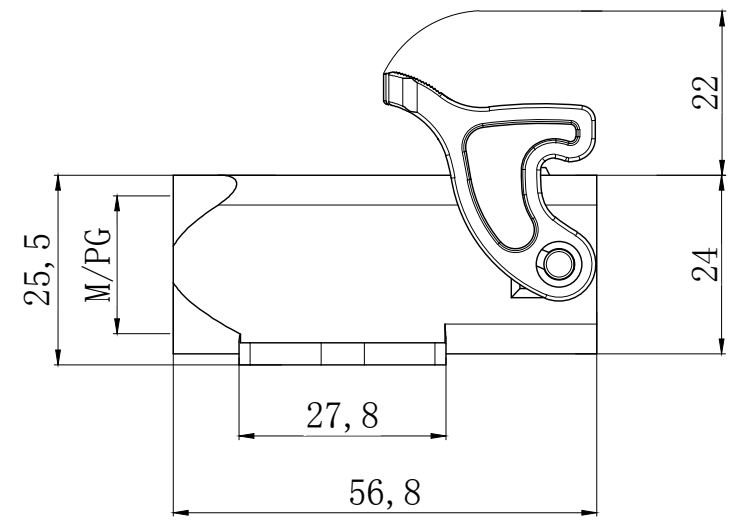

REVISION RECORD				
REV	ECN	DESCRIPTION	DRFT	DATE

DETACHED LISTS	PART NO:		 浙江昊科电气有限公司 ZHEJIANG HAOKE ELECTRICAL CO., LTD		
	APPD:		NAME: H3A. P-SF-1L-M20-PG11		
	CHKD:				
	DRFT: 2017/08/27		TITLE: ASSEMBLY DRAWING	REV	HK-1
	 THIRD ANGLE PROJECTION		DRAWING NO: H3A. P-SF-1L-M20-PG11	SHEET	1/1
			DO NOT SCALE DRAWING	SCALE	1:1