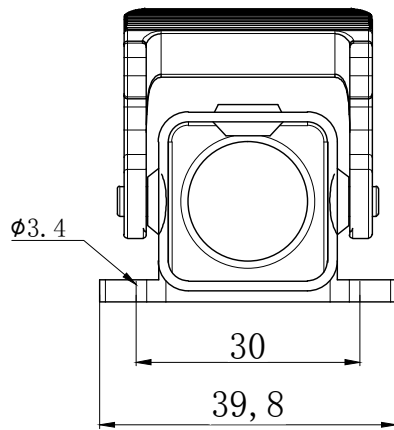

REVISION RECORD				
REV	ECN	DESCRIPTION	DRFT	DATE

DETACHED LISTS	PART NO:		 浙江昊科电气有限公司 ZHEJIANG HAOKE ELECTRICAL CO., LTD		
	APPD:		NAME: H3A. P-SF-1L-M20-PG11		
	CHKD:				
	DRFT: 2017/08/27		TITLE: ASSEMBLY DRAWING	REV	HK-1
	 THIRD ANGLE PROJECTION		DRAWING NO: H3A. P-SF-1L-M20-PG11	SHEET	1/1
			DO NOT SCALE DRAWING	SCALE	1:1