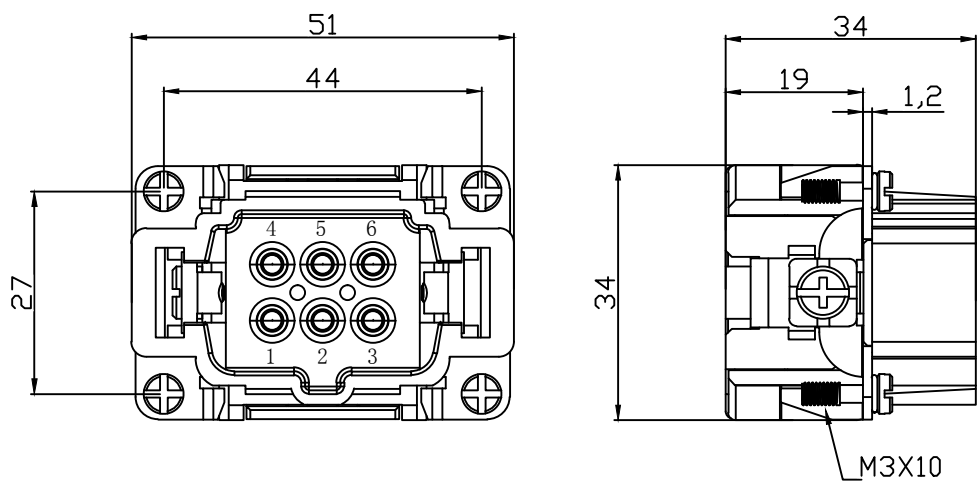

REVISION RECORD				
REV	ECN	DESCRIPTION	DRFT	DATE

DETACHED LISTS	PART NO:	浙江昊科电气有限公司 ZHEJIANG HAOKE ELECTRICAL CO.,LTD			
	APPD:	NAME: HE-006-MS			
	CHKD:	TITLE: ASSEMBLY DRAWING			
	DRFT: QWF	DRAWING NO: HE-006-MS		REV	HK-1
	 THIRD ANGLE PROJECTION	DRAWING NO: HE-006-MS		SHEET	1/1
		 MM (INCH)	DO NOT SCALE DRAWING	SCALE	1:1