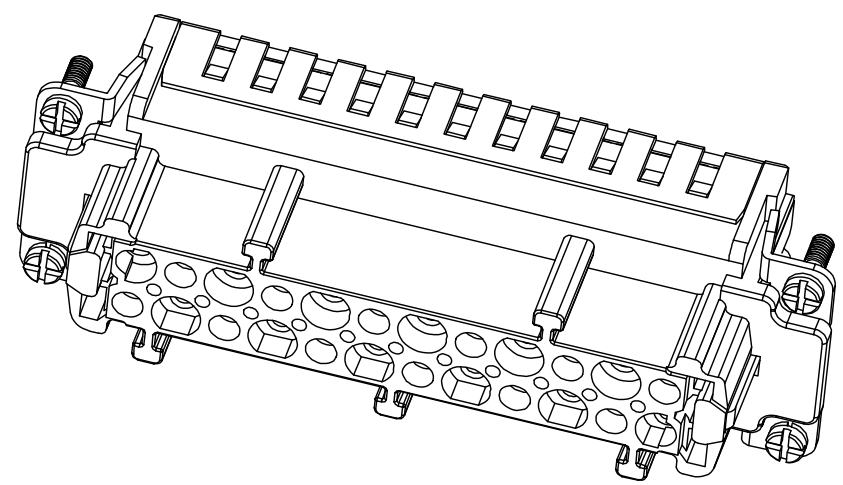

REVISION RECORD				
REV	ECN	DESCRIPTION	DRFT	DATE

DETACHED LISTS	PART NO:	浙江昊科电气有限公司 ZHEJIANG HAOKE ELECTRICAL CO.,LTD			
	APPD:	NAME: HE-024-FC (25-48)			
	CHKD:	TITLE: ASSEMBLY DRAWING			
	DRFT: QWF	DRAWING NO: HE-024-FC (25-48)		REV	HK-1
	 THIRD ANGLE PROJECTION	 DO NOT SCALE DRAWING		SHEET	1/1
		SCALE	1:1		