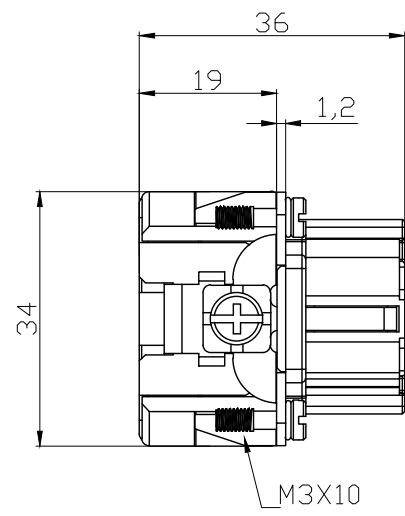

REVISION RECORD				
REV	ECN	DESCRIPTION	DRFT	DATE

DETACHED LISTS	PART NO:	浙江昊科电气有限公司 ZHEJIANG HAOKE ELECTRICAL CO.,LTD			
	APPD:	NAME: HE-024-FC (25-48)			
	CHKD:	TITLE: ASSEMBLY DRAWING			
	DRFT: QWF	DRAWING NO: HE-024-FC (25-48)		REV	HK-1
	 THIRD ANGLE PROJECTION	 DO NOT SCALE DRAWING		SHEET	1/1
		SCALE	1:1		