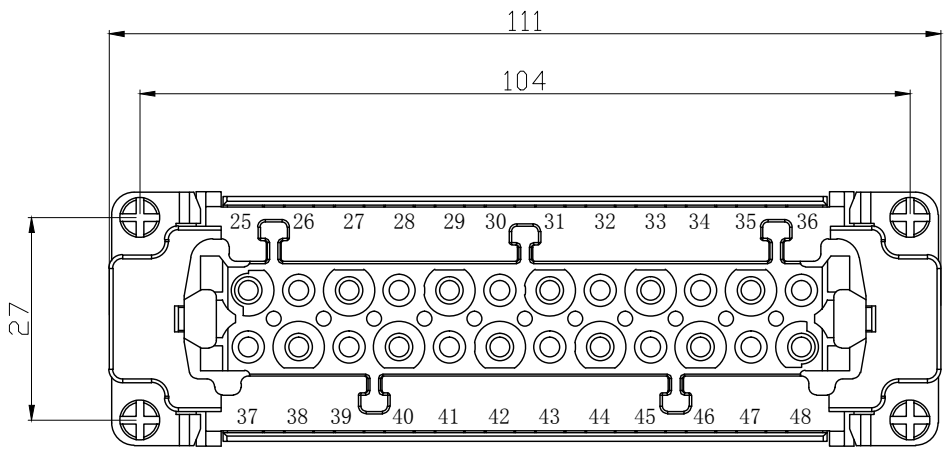

REVISION RECORD				
REV	ECN	DESCRIPTION	DRFT	DATE

DETACHED LISTS	PART NO:	浙江昊科电气有限公司 ZHEJIANG HAOKE ELECTRICAL CO.,LTD			
	APPD:	NAME: HE-024-FC (25-48)			
	CHKD:	TITLE: ASSEMBLY DRAWING			
	DRFT: QWF	DRAWING NO: HE-024-FC (25-48)		REV	HK-1
	 THIRD ANGLE PROJECTION	 DO NOT SCALE DRAWING		SHEET	1/1
		SCALE	1:1		