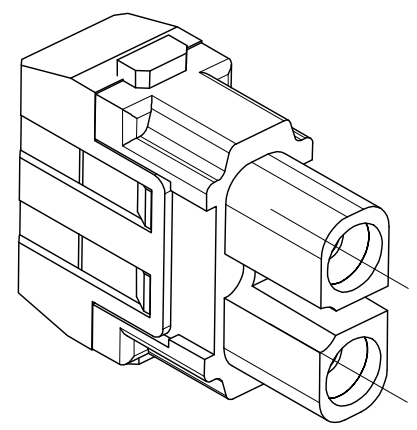

REVISION RECORD				
REV	ECN	DESCRIPTION	DRFT	DATE

DETACHED LISTS	PART NO:	 浙江昊科电气有限公司 ZHEJIANG HAOKE ELECTRICAL CO.,LTD			
	APPD:	NAME: HMK-002-FC			
	CHKD:	TITLE: ASSEMBLY DRAWING			
	DRFT: QWF	DRAWING NO: HMK-002-FC		REV	HK-1
	 THIRD ANGLE PROJECTION	 DO NOT SCALE DRAWING	SHEET	1/1	SCALE