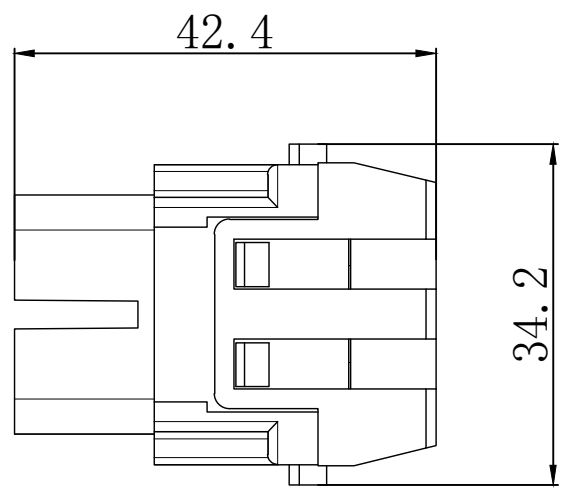

REVISION RECORD				
REV	ECN	DESCRIPTION	DRFT	DATE

DETACHED LISTS	PART NO:	 浙江昊科电气有限公司 ZHEJIANG HAOKE ELECTRICAL CO.,LTD			
	APPD:	NAME: HMK-002-FC			
	CHKD:	TITLE: ASSEMBLY DRAWING			
	DRFT: QWF	DRAWING NO: HMK-002-FC		REV	HK-1
	 THIRD ANGLE PROJECTION	 DO NOT SCALE DRAWING	SHEET	1/1	SCALE