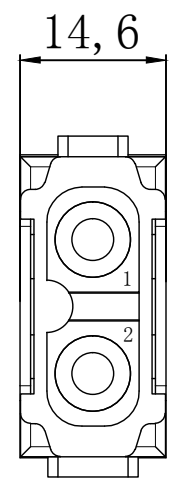

REVISION RECORD				
REV	ECN	DESCRIPTION	DRFT	DATE

DETACHED LISTS	PART NO:	 浙江昊科电气有限公司 ZHEJIANG HAOKE ELECTRICAL CO.,LTD			
	APPD:	NAME: HMK-002-FC			
	CHKD:	TITLE: ASSEMBLY DRAWING			
	DRFT: QWF	DRAWING NO: HMK-002-FC		REV	HK-1
	 THIRD ANGLE PROJECTION	 DO NOT SCALE DRAWING	SHEET	1/1	SCALE