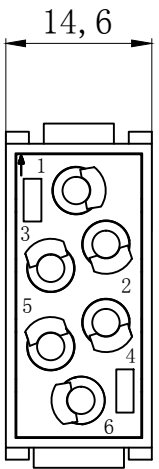

REVISION RECORD				
REV	ECN	DESCRIPTION	DRFT	DATE

DETACHED LISTS	PART NO:	浙江昊科电气有限公司 ZHEJIANG HAOKE ELECTRICAL CO.,LTD			
	APPD:	NAME: HME-006-MC			
	CHKD:	TITLE: ASSEMBLY DRAWING			
	DRFT: QWF	REV	HK-1		
	 THIRD ANGLE PROJECTION	DRAWING NO: HME-006-MC	SHEET	1/1	
	 DO NOT SCALE DRAWING	SCALE	1.5:1		