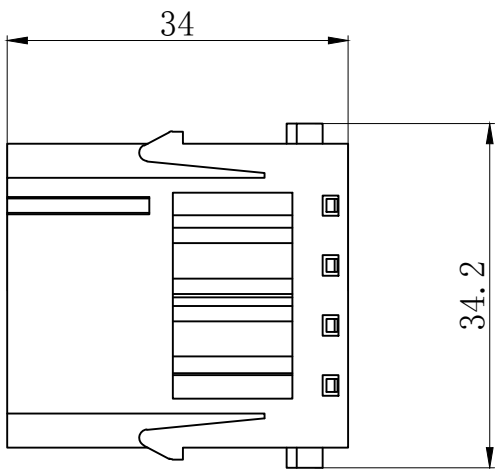

REVISION RECORD				
REV	ECN	DESCRIPTION	DRFT	DATE

DETACHED LISTS	PART NO:	浙江昊科电气有限公司 ZHEJIANG HAOKE ELECTRICAL CO.,LTD			
	APPD:	NAME: HME-006-MC			
	CHKD:	TITLE: ASSEMBLY DRAWING			
	DRFT: QWF	REV	HK-1		
	 THIRD ANGLE PROJECTION	DRAWING NO: HME-006-MC	SHEET	1/1	
	 DO NOT SCALE DRAWING	SCALE	1.5:1		