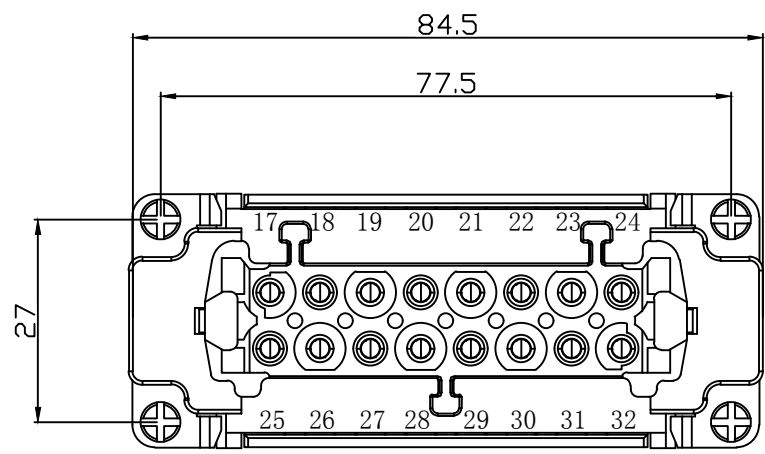

REVISION RECORD				
REV	ECN	DESCRIPTION	DRFT	DATE

DETACHED LISTS	PART NO:		 浙江昊科电气有限公司 ZHEJIANG HAOKE ELECTRICAL CO.,LTD		
	APPD:				
	CHKD:		TITLE: ASSEMBLY DRAWING		REV: HK-1
	DRFT: QWF		DRAWING NO: HE-016-FS (17-32)		SHEET: 1/1
	 THIRD ANGLE PROJECTION		 MM (INCH)	DO NOT SCALE DRAWING	SCALE: 1:1