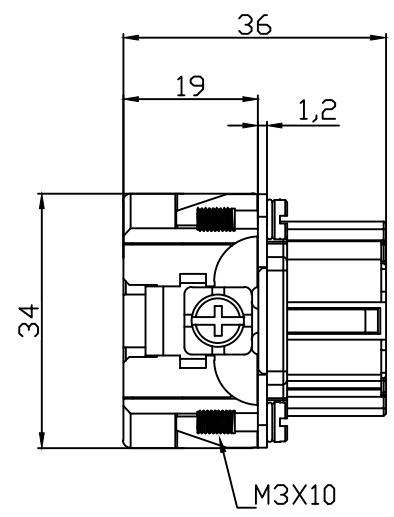

REVISION RECORD				
REV	ECN	DESCRIPTION	DRFT	DATE

DETACHED LISTS	PART NO:		 浙江昊科电气有限公司 ZHEJIANG HAOKE ELECTRICAL CO.,LTD		
	APPD:				
	CHKD:		TITLE: ASSEMBLY DRAWING		REV: HK-1
	DRFT: QWF		DRAWING NO: HE-016-FS (17-32)		SHEET: 1/1
	 THIRD ANGLE PROJECTION		 MM (INCH)	DO NOT SCALE DRAWING	SCALE: 1:1