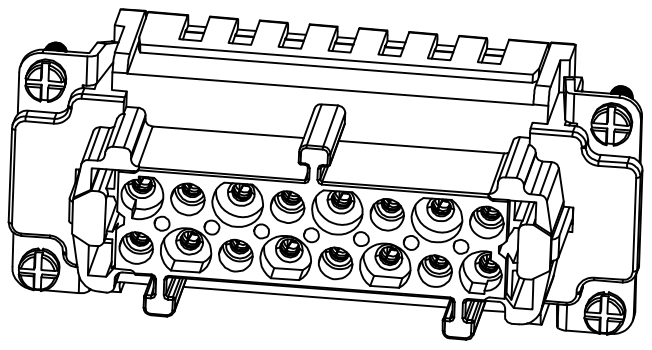

REVISION RECORD				
REV	ECN	DESCRIPTION	DRFT	DATE

DETACHED LISTS	PART NO:		 浙江昊科电气有限公司 ZHEJIANG HAOKE ELECTRICAL CO.,LTD		
	APPD:				
	CHKD:		TITLE: ASSEMBLY DRAWING		REV: HK-1
	DRFT: QWF		DRAWING NO: HE-016-FS (17-32)		SHEET: 1/1
	 THIRD ANGLE PROJECTION		 MM (INCH)	DO NOT SCALE DRAWING	SCALE: 1:1