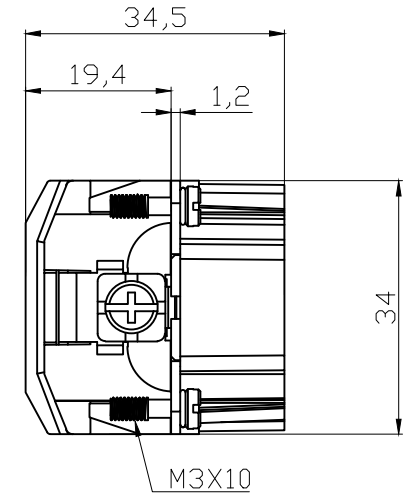

REVISION RECORD				
REV	ECN	DESCRIPTION	DRFT	DATE

DETACHED LISTS	PART NO:	<b>ZJK</b> 浙江昊科电气有限公司 ZHEJIANG HAOKE ELECTRICAL CO.,LTD			
	APPD:	NAME: HE-024-MZ (25-48)			
	CHKD:	TITLE: ASSEMBLY DRAWING			
	DRFT: QWF	DRAWING NO: HE-024-MZ (25-48)		REV	HK-1
	 THIRD ANGLE PROJECTION		 MM (INCH)	DO NOT SCALE DRAWING	SHEET 1/1