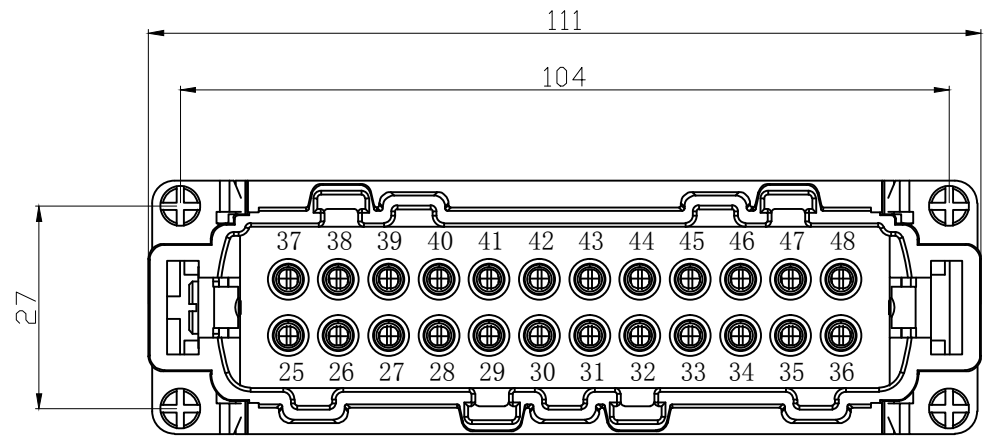

REVISION RECORD				
REV	ECN	DESCRIPTION	DRFT	DATE

DETACHED LISTS	PART NO:	<b>ZJK</b> 浙江昊科电气有限公司 ZHEJIANG HAOKE ELECTRICAL CO.,LTD			
	APPD:	NAME: HE-024-MZ (25-48)			
	CHKD:	TITLE: ASSEMBLY DRAWING			
	DRFT: QWF	DRAWING NO: HE-024-MZ (25-48)		REV	HK-1
	 THIRD ANGLE PROJECTION		 MM (INCH)	DO NOT SCALE DRAWING	SHEET 1/1