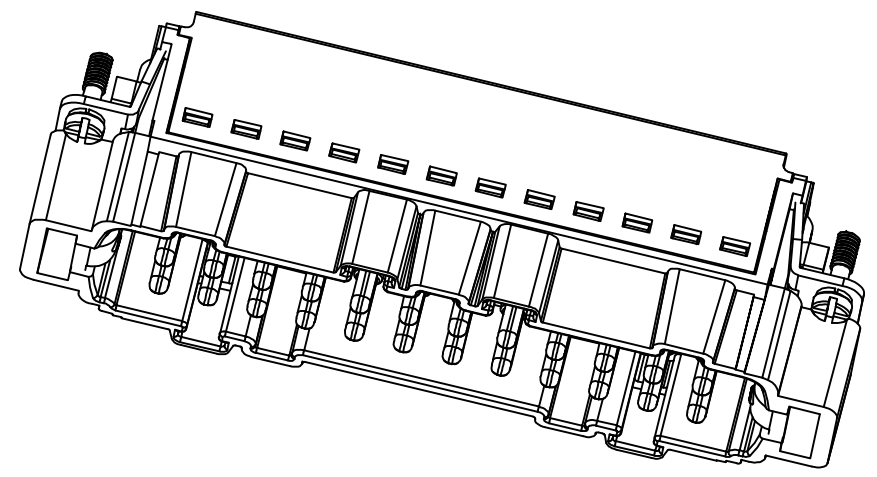

REVISION RECORD				
REV	ECN	DESCRIPTION	DRFT	DATE

DETACHED LISTS	PART NO:	<b>ZJK</b> 浙江昊科电气有限公司 ZHEJIANG HAOKE ELECTRICAL CO.,LTD			
	APPD:	NAME: HE-024-MZ (25-48)			
	CHKD:	TITLE: ASSEMBLY DRAWING			
	DRFT: QWF	DRAWING NO: HE-024-MZ (25-48)		REV	HK-1
	 THIRD ANGLE PROJECTION		 MM (INCH)	DO NOT SCALE DRAWING	SHEET 1/1