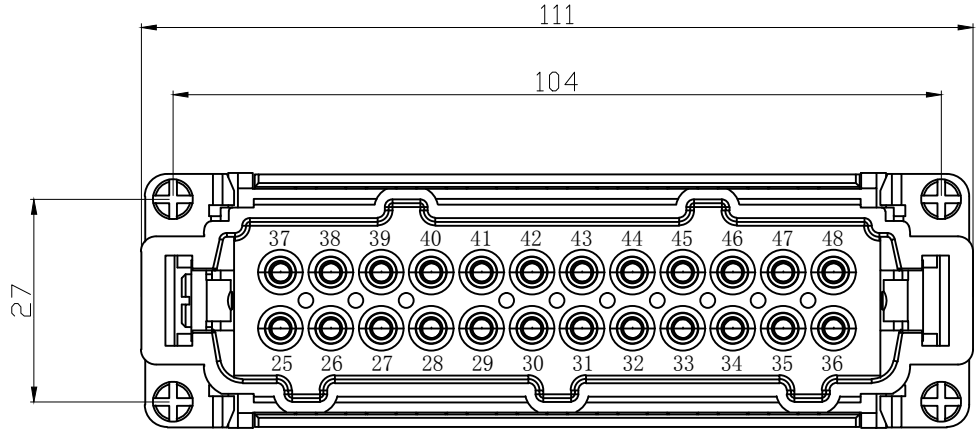

REVISION RECORD				
REV	ECN	DESCRIPTION	DRFT	DATE

DETACHED LISTS	PART NO:	浙江昊科电气有限公司 ZHEJIANG HAOKE ELECTRICAL CO.,LTD			
	APPD:	NAME: HE-024-MS (25-48)			
	CHKD:	TITLE: ASSEMBLY DRAWING			
	DRFT: QWF	DRAWING NO: HE-024-MS (25-48)		REV	HK-1
	 THIRD ANGLE PROJECTION	 MM (INCH)	DO NOT SCALE DRAWING	SHEET	1/1
		SCALE	1:1		