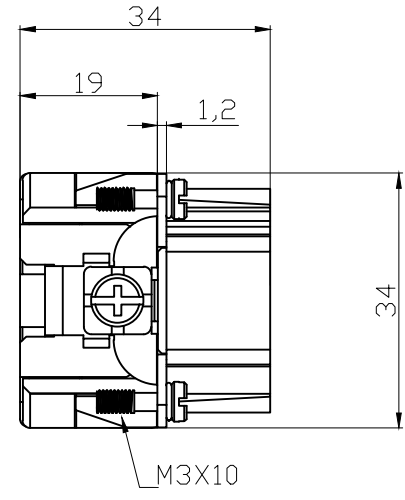

REVISION RECORD				
REV	ECN	DESCRIPTION	DRFT	DATE

DETACHED LISTS	PART NO:	浙江昊科电气有限公司 ZHEJIANG HAOKE ELECTRICAL CO.,LTD			
	APPD:	NAME: HE-024-MS (25-48)			
	CHKD:	TITLE: ASSEMBLY DRAWING			
	DRFT: QWF	DRAWING NO: HE-024-MS (25-48)		REV	HK-1
	 THIRD ANGLE PROJECTION	 MM (INCH)	DO NOT SCALE DRAWING	SHEET	1/1
		SCALE	1:1		