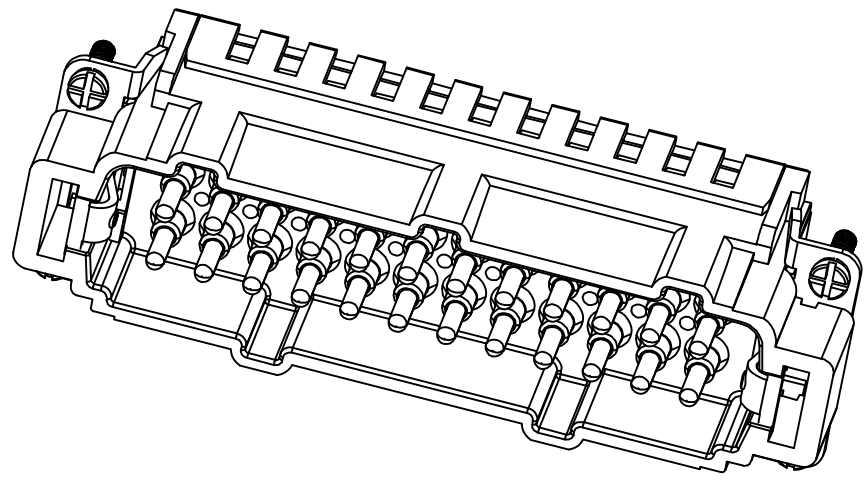

REVISION RECORD				
REV	ECN	DESCRIPTION	DRFT	DATE

DETACHED LISTS	PART NO:	浙江昊科电气有限公司 ZHEJIANG HAOKE ELECTRICAL CO.,LTD			
	APPD:	NAME: HE-024-MS (25-48)			
	CHKD:	TITLE: ASSEMBLY DRAWING			
	DRFT: QWF	DRAWING NO: HE-024-MS (25-48)		REV	HK-1
	 THIRD ANGLE PROJECTION	 MM (INCH)	DO NOT SCALE DRAWING	SHEET	1/1
		SCALE	1:1		